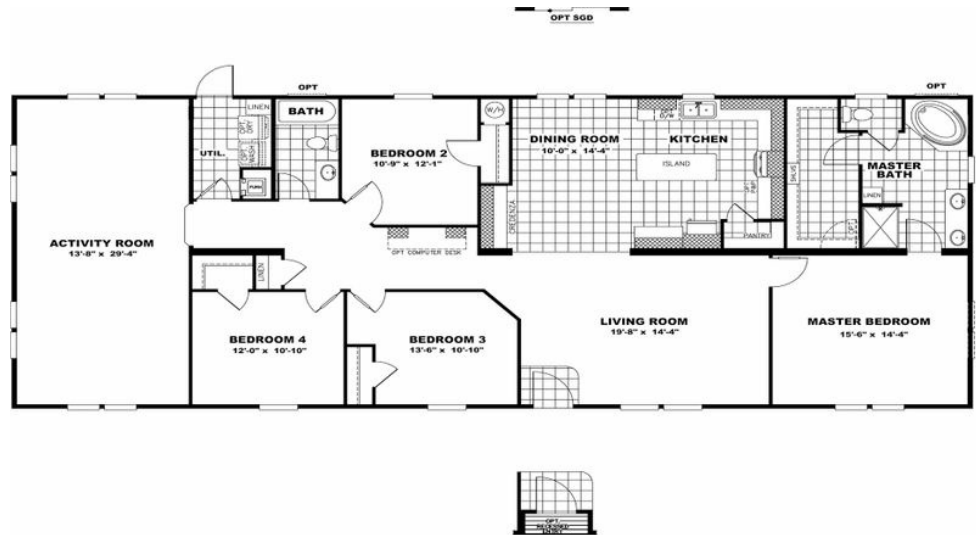

RED TAG SALE ON LOT MODEL!

**RED TAG SALE ON LOT MODEL!**

Model number: 32RVL32764AH18

**4 beds • 2 baths • 2432 sq.ft. • 32' width • 76' depth**

Our home building facilities invest in continuous product and process improvements. Plans, dimensions, features, materials, specifications and availability are subject to change without notice or obligation. Renderings and floor plans are representative likenesses of our homes and may differ from the actual homes. We invite you to tour a Home Center near you and inspect the highest value in quality housing available or call (512) 385-2077 to speak with a Home Consultant. Copyright 2017, CMH. All rights reserved.